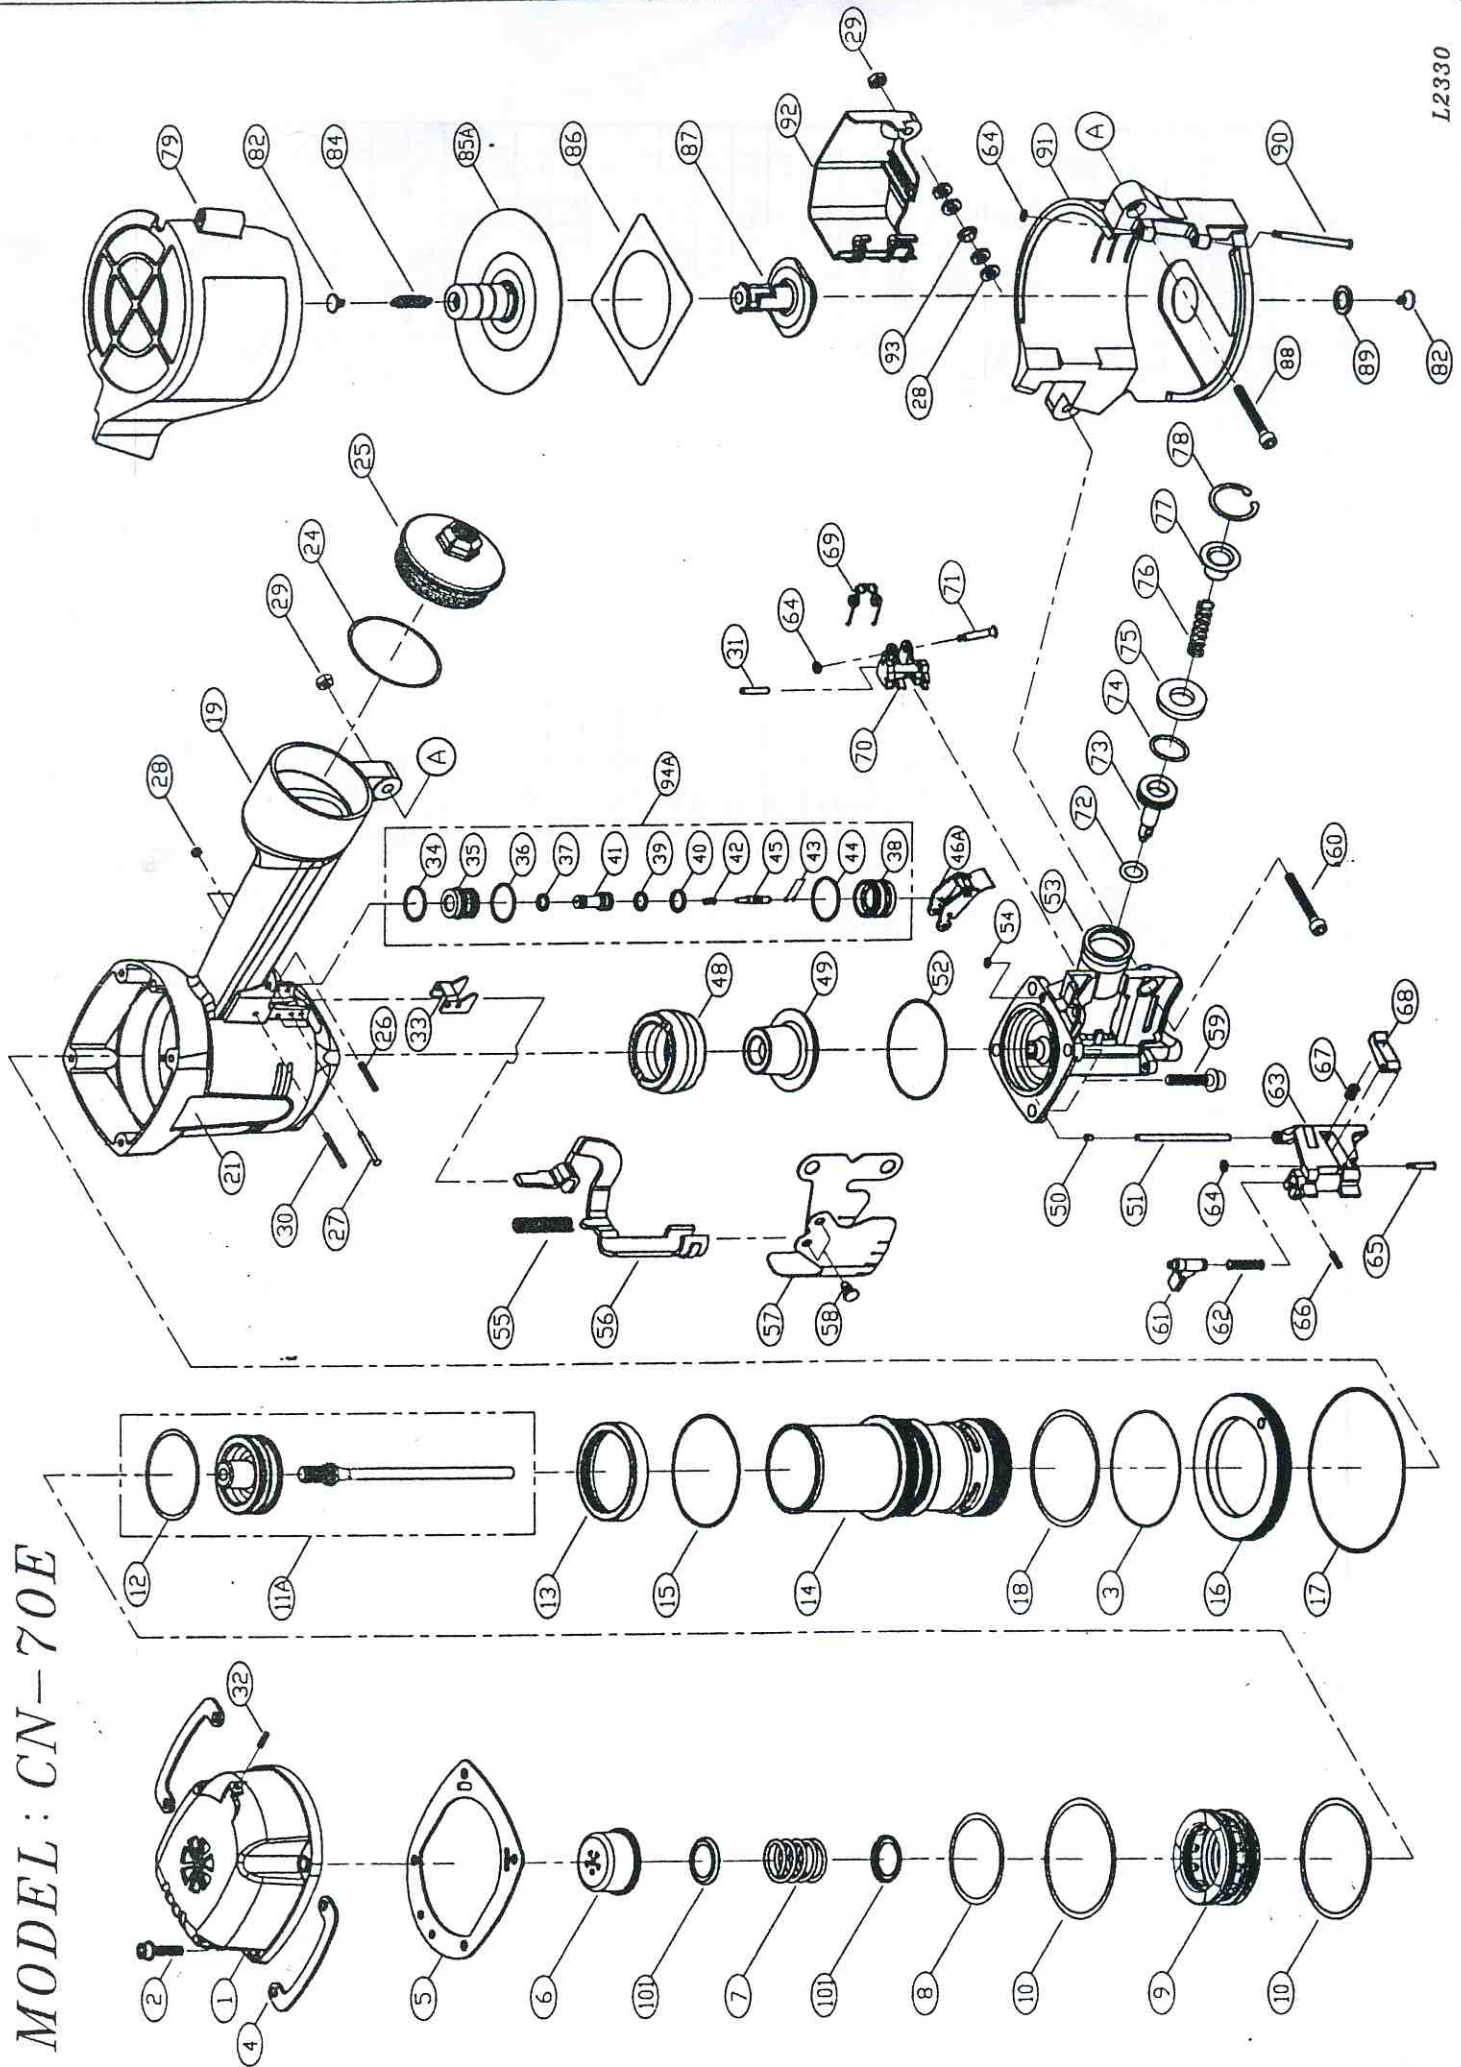

MODEL: CN-70E

PARTS LIST (CN-70E)

*WHEN ORDERING SPARE PARTS, PLEASE STATE ITEM No., PART No. AND DESCRIPTION.

ITEM	PART NO	DESCRIPTION	ITEM	PART NO	DESCRIPTION	ITEM	PART NO	DESCRIPTION
1	23300101	CYLINDER CAP UNIT	38	23303801	TRIGGER VALVE CAP	73	23307301	FEED PISTON
2	HS0625BW	HEX. SOC. HD. BOLT+SW	39	OR0719R	O RING**	74	OR2124RV	FEED PISTON O RING**
3	OR6020R	O RING**	40	OR0919R	O RING**	75	23307501	FEED PISTON STOP
4	23300401	PROTECTOR	41	23304101	VALVE PLUNGER	76	23307601	COMPRESSION SPRING
5	23300501	CYLINDER CAP SEAL	42	15108301	SPRING	77	23307701	SPRING COLLAR
6	23300601	PISTON STOP	43	OR2514H	O RING**	78	CR2600R	C RING**
7	23300701	COMPRESSION SPRING	44	OR2015R	O RING**	79	23307901	MAGAZINE COVER
8	OR4230R	O RING**	45	23304501	PLUNGER	82	23308201	SPRING RECEIVER
9	23300901	HEAD VALVE PISTON	46A	15104501A	TRIGGER ASSEMBLY	84	23308401	TENSION SPRING
10	OR5750R	O RING**	48	23304801	BUMPER "A"	85A	23308501A	NAIL SUPPORT UNIT
11A	23301101A	DRIVER & O-RING ASSEMBLY	49	23304901	BUMPER "B"	86	23308601	RUBBER PLATE
12	OR4349RV	PISTON O RING**	50	23305001	PIN CAP	87	23308701	MAGAZINE POST
13	23301301	CYLINDER SEAL	51	23305101	STRAIGHT PIN	88	HS0635B	HEX. SOC. HD. BOLT
14	23301401M	CYLINDER	52	OR5415R	O RING**	89	23308901	POST RETAINER
15	OR5731R	O RING**	53	23305301	NOSE	90	23309001	STEP PIN
16	23301601	CYLINDER RING	54	OR0515R	O RING**	91	23309101	MAGAZINE
17	OR8431R	O RING**	55	23305501	COMPRESSION SPRING	92	23309201	CONTACT ARM COVER
18	OR5657R	O RING**	56	23305601	CONTACT ARM UNIT	93	23309301	COLLAR
19	23301901	BODY	57	23305701	DUST COVER	94A	23303801A	BUMP FIRE TRIGGER KIT
21	23302101	PLASTIC LABEL	58	23305801	DUST COVER HOOK	101	23310101	HEAD VALVE WASHER
24	OR5531R	O RING**	59	HS0827B1	HEX. SOC. HD. BOLT			
25	23302501	END CAP	60	HS0640B	HEX. SOC. HD. BOLT			
26	RP3020S	ROLLED PIN	61	23306101	DOOR LATCH			
27	23302701	STEP PIN	62	23306201	COMPRESSION SPRING			
28	16103001	PU RING	63	23306301	DOOR			
29	LN0600NB	LOCK NUT	64	23306401	RUBBER WASHER			
30	RP3030S	ROLLED PIN	65	23306501	STEP PIN			
31	RP3016S	ROLLED PIN	66	RP3012S	ROLLED PIN			
32	SS0506S	SET SCREW	67	23306701	COMPRESSION SPRING			
33	23303301	CONTACT ARM GUIDE	68	23306801	CHECK PAWL			
34	OR1618R	O RING**	69	23306901	TORSION SPRING			
35	23303501	TRIGGER VALVE	70	23307001	FEED PAWL			
36	OR1315R	O RING**	71	23307101	STEP PIN			
37	OR0619R	O RING**	72	OR1024R	O RING**			NO : L2330